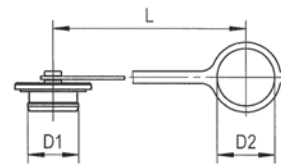

STAUFF Push-to-Connect Couplings

Series HP · Dust Protection

HP/HU

Dimensions (^{mm} / _{in})			Material	Dust Cap for Male Tip
D1	D2	L		Ordering Codes
28	27	134	Plastic (Colour: Red)	QRC-HP-12-DM-27-K/1-RD
1.10	1.06	5.28		

Dimensions (^{mm} / _{in})			Material	Dust Plug for Female Body
D1	D2	L		Ordering Codes
22	27	135	Plastic (Colour: Red)	QRC-HP-12-DF-27-K/1-RD
.87	1.06	5.31		

Dimensions (^{mm} / _{in})			Material	Dust Cap for Male Tip
D1	D2	L		Ordering Codes
22	22	125	Plastic (Colour: Red)	QRC-HP-10-DM-22-K-RD
.87	.87	4.92		
33	37	190	Plastic (Colour: Red)	QRC-HP-19-DM-37-K-RD
1.30	1.46	7.48		
36	41	190	Plastic (Colour: Red)	QRC-HP-25-DM-41-K-RD
1.42	1.61	7.48		

Dimensions (^{mm} / _{in})			Material	Dust Plug for Female Body
D1	D2	L		Ordering Codes
18	22	125	Plastic (Colour: Red)	QRC-HP-10-DF-22-K-RD
.71	.87	4.92		
30	37	190	Plastic (Colour: Red)	QRC-HP-19-DF-37-K-RD
1.18	1.46	7.48		
36	41	190	Plastic (Colour: Red)	QRC-HP-25-DF-41-K-RD
1.42	1.61	7.48		

Series HU · Dust Protection

Dimensions (^{mm} / _{in})			Material	Dust Cap for Male Tip
D1	D2	L		Ordering Codes
38	32	205	Aluminium with chain	QRC-IA-12-DM-32/CN-W89-SI
1.50	1.26	8.07		

Dimensions (^{mm} / _{in})			Material	Dust Plug for Female Body
D1	D2	L		Ordering Codes
38	32	205	Aluminium with chain	QRC-IA-12-DF-32/CN-W89-SI
1.50	1.26	8.07		