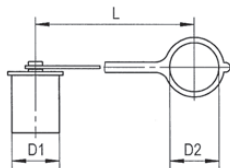

STAUFF Push-to-Connect Couplings

Series HP · Dust Protection

HP/HU

Dimensions (^{mm} / _{in})			Material	Dust Cap for Male Tip
D1	D2	L		Ordering Codes
28	27	134	Plastic (Colour: Red)	QRC-HP-12-DM-27-K/1-RD
1.10	1.06	5.28		

Dimensions (^{mm} / _{in})			Material	Dust Plug for Female Body
D1	D2	L		Ordering Codes
22	27	135	Plastic (Colour: Red)	QRC-HP-12-DF-27-K/1-RD
.87	1.06	5.31		

Dimensions (^{mm} / _{in})			Material	Dust Cap for Male Tip
D1	D2	L		Ordering Codes
22	22	125	Plastic (Colour: Red)	QRC-HP-10-DM-22-K-RD
.87	.87	4.92		
33	37	190	Plastic (Colour: Red)	QRC-HP-19-DM-37-K-RD
1.30	1.46	7.48		
36	41	190	Plastic (Colour: Red)	QRC-HP-25-DM-41-K-RD
1.42	1.61	7.48		

Dimensions (^{mm} / _{in})			Material	Dust Plug for Female Body
D1	D2	L		Ordering Codes
18	22	125	Plastic (Colour: Red)	QRC-HP-10-DF-22-K-RD
.71	.87	4.92		
30	37	190	Plastic (Colour: Red)	QRC-HP-19-DF-37-K-RD
1.18	1.46	7.48		
36	41	190	Plastic (Colour: Red)	QRC-HP-25-DF-41-K-RD
1.42	1.61	7.48		

Series HU · Dust Protection

Dimensions (^{mm} / _{in})			Material	Dust Cap for Male Tip
D1	D2	L		Ordering Codes
38	32	205	Aluminium with chain	QRC-IA-12-DM-32/CN-W89-SI
1.50	1.26	8.07		

Dimensions (^{mm} / _{in})			Material	Dust Plug for Female Body
D1	D2	L		Ordering Codes
38	32	205	Aluminium with chain	QRC-IA-12-DF-32/CN-W89-SI
1.50	1.26	8.07		