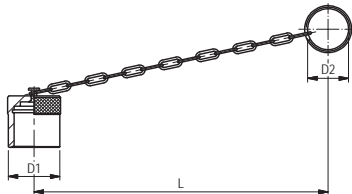

STAUFF Push-to-Connect Couplings

Series HP · Dust Protection

HP/HU

Dimensions (^{mm} / _{in})			Material	Dust Cap for Male Tip
D1	D2	L		Ordering Codes
28	27	134	Plastic (Colour: Red)	QRC-HP-12-DM-27-K/1-RD
1.10	1.06	5.28		

Dimensions (^{mm} / _{in})			Material	Dust Plug for Female Body
D1	D2	L		Ordering Codes
22	27	135	Plastic (Colour: Red)	QRC-HP-12-DF-27-K/1-RD
.87	1.06	5.31		

Dimensions (^{mm} / _{in})			Material	Dust Cap for Male Tip
D1	D2	L		Ordering Codes
22	22	125	Plastic (Colour: Red)	QRC-HP-10-DM-22-K-RD
.87	.87	4.92		
33	37	190	Plastic (Colour: Red)	QRC-HP-19-DM-37-K-RD
1.30	1.46	7.48		
36	41	190	Plastic (Colour: Red)	QRC-HP-25-DM-41-K-RD
1.42	1.61	7.48		

Dimensions (^{mm} / _{in})			Material	Dust Plug for Female Body
D1	D2	L		Ordering Codes
18	22	125	Plastic (Colour: Red)	QRC-HP-10-DF-22-K-RD
.71	.87	4.92		
30	37	190	Plastic (Colour: Red)	QRC-HP-19-DF-37-K-RD
1.18	1.46	7.48		
36	41	190	Plastic (Colour: Red)	QRC-HP-25-DF-41-K-RD
1.42	1.61	7.48		

Series HU · Dust Protection

Dimensions (^{mm} / _{in})			Material	Dust Cap for Male Tip
D1	D2	L		Ordering Codes
38	32	205	Aluminium with chain	QRC-IA-12-DM-32/CN-W89-SI
1.50	1.26	8.07		

Dimensions (^{mm} / _{in})			Material	Dust Plug for Female Body
D1	D2	L		Ordering Codes
38	32	205	Aluminium with chain	QRC-IA-12-DF-32/CN-W89-SI
1.50	1.26	8.07		