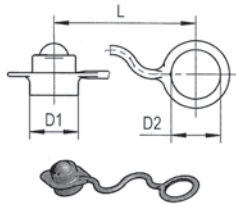

STAUFF Push-to-Connect Couplings

Series HP · Dust Protection

HP/HU

Dimensions (^{mm} / _{in})			Material	Dust Cap for Male Tip
D1	D2	L		Ordering Codes
28	27	134	Plastic (Colour: Red)	QRC-HP-12-DM-27-K/1-RD
1.10	1.06	5.28		

Dimensions (^{mm} / _{in})			Material	Dust Plug for Female Body
D1	D2	L		Ordering Codes
22	27	135	Plastic (Colour: Red)	QRC-HP-12-DF-27-K/1-RD
.87	1.06	5.31		

Dimensions (^{mm} / _{in})			Material	Dust Cap for Male Tip
D1	D2	L		Ordering Codes
22	22	125	Plastic (Colour: Red)	QRC-HP-10-DM-22-K-RD
.87	.87	4.92		
33	37	190	Plastic (Colour: Red)	QRC-HP-19-DM-37-K-RD
1.30	1.46	7.48		
36	41	190	Plastic (Colour: Red)	QRC-HP-25-DM-41-K-RD
1.42	1.61	7.48		

Dimensions (^{mm} / _{in})			Material	Dust Plug for Female Body
D1	D2	L		Ordering Codes
18	22	125	Plastic (Colour: Red)	QRC-HP-10-DF-22-K-RD
.71	.87	4.92		
30	37	190	Plastic (Colour: Red)	QRC-HP-19-DF-37-K-RD
1.18	1.46	7.48		
36	41	190	Plastic (Colour: Red)	QRC-HP-25-DF-41-K-RD
1.42	1.61	7.48		

Series HU · Dust Protection

Dimensions (^{mm} / _{in})			Material	Dust Cap for Male Tip
D1	D2	L		Ordering Codes
38	32	205	Aluminium with chain	QRC-IA-12-DM-32/CN-W89-SI
1.50	1.26	8.07		

Dimensions (^{mm} / _{in})			Material	Dust Plug for Female Body
D1	D2	L		Ordering Codes
38	32	205	Aluminium with chain	QRC-IA-12-DF-32/CN-W89-SI
1.50	1.26	8.07		