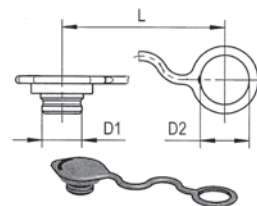

STAUFF Push-to-Connect Couplings

Series HP · Dust Protection

HP/HU

Dimensions (^{mm} / _{in})			Material	Dust Cap for Male Tip
D1	D2	L		Ordering Codes
28	27	134	Plastic (Colour: Red)	QRC-HP-12-DM-27-K/1-RD
1.10	1.06	5.28		

Dimensions (^{mm} / _{in})			Material	Dust Plug for Female Body
D1	D2	L		Ordering Codes
22	27	135	Plastic (Colour: Red)	QRC-HP-12-DF-27-K/1-RD
.87	1.06	5.31		

Dimensions (^{mm} / _{in})			Material	Dust Cap for Male Tip
D1	D2	L		Ordering Codes
22	22	125	Plastic (Colour: Red)	QRC-HP-10-DM-22-K-RD
.87	.87	4.92		
33	37	190	Plastic (Colour: Red)	QRC-HP-19-DM-37-K-RD
1.30	1.46	7.48		
36	41	190	Plastic (Colour: Red)	QRC-HP-25-DM-41-K-RD
1.42	1.61	7.48		

Dimensions (^{mm} / _{in})			Material	Dust Plug for Female Body
D1	D2	L		Ordering Codes
18	22	125	Plastic (Colour: Red)	QRC-HP-10-DF-22-K-RD
.71	.87	4.92		
30	37	190	Plastic (Colour: Red)	QRC-HP-19-DF-37-K-RD
1.18	1.46	7.48		
36	41	190	Plastic (Colour: Red)	QRC-HP-25-DF-41-K-RD
1.42	1.61	7.48		

Series HU · Dust Protection

Dimensions (^{mm} / _{in})			Material	Dust Cap for Male Tip
D1	D2	L		Ordering Codes
38	32	205	Aluminium with chain	QRC-IA-12-DM-32/CN-W89-SI
1.50	1.26	8.07		

Dimensions (^{mm} / _{in})			Material	Dust Plug for Female Body
D1	D2	L		Ordering Codes
38	32	205	Aluminium with chain	QRC-IA-12-DF-32/CN-W89-SI
1.50	1.26	8.07		