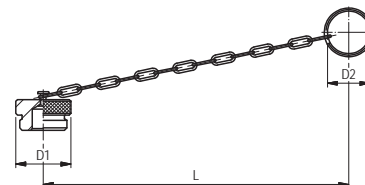

STAUFF Push-to-Connect Couplings

Series HP · Dust Protection

HP/HU

Dimensions (^{mm} / _{in})			Material	Dust Cap for Male Tip
D1	D2	L		Ordering Codes
28	27	134	Plastic (Colour: Red)	QRC-HP-12-DM-27-K/1-RD
1.10	1.06	5.28		

Dimensions (^{mm} / _{in})			Material	Dust Plug for Female Body
D1	D2	L		Ordering Codes
22	27	135	Plastic (Colour: Red)	QRC-HP-12-DF-27-K/1-RD
.87	1.06	5.31		

Dimensions (^{mm} / _{in})			Material	Dust Cap for Male Tip
D1	D2	L		Ordering Codes
22	22	125	Plastic (Colour: Red)	QRC-HP-10-DM-22-K-RD
.87	.87	4.92		
33	37	190	Plastic (Colour: Red)	QRC-HP-19-DM-37-K-RD
1.30	1.46	7.48		
36	41	190	Plastic (Colour: Red)	QRC-HP-25-DM-41-K-RD
1.42	1.61	7.48		

Dimensions (^{mm} / _{in})			Material	Dust Plug for Female Body
D1	D2	L		Ordering Codes
18	22	125	Plastic (Colour: Red)	QRC-HP-10-DF-22-K-RD
.71	.87	4.92		
30	37	190	Plastic (Colour: Red)	QRC-HP-19-DF-37-K-RD
1.18	1.46	7.48		
36	41	190	Plastic (Colour: Red)	QRC-HP-25-DF-41-K-RD
1.42	1.61	7.48		

Series HU · Dust Protection

Dimensions (^{mm} / _{in})			Material	Dust Cap for Male Tip
D1	D2	L		Ordering Codes
38	32	205	Aluminium with chain	QRC-IA-12-DM-32/CN-W89-SI
1.50	1.26	8.07		

Dimensions (^{mm} / _{in})			Material	Dust Plug for Female Body
D1	D2	L		Ordering Codes
38	32	205	Aluminium with chain	QRC-IA-12-DF-32/CN-W89-SI
1.50	1.26	8.07		